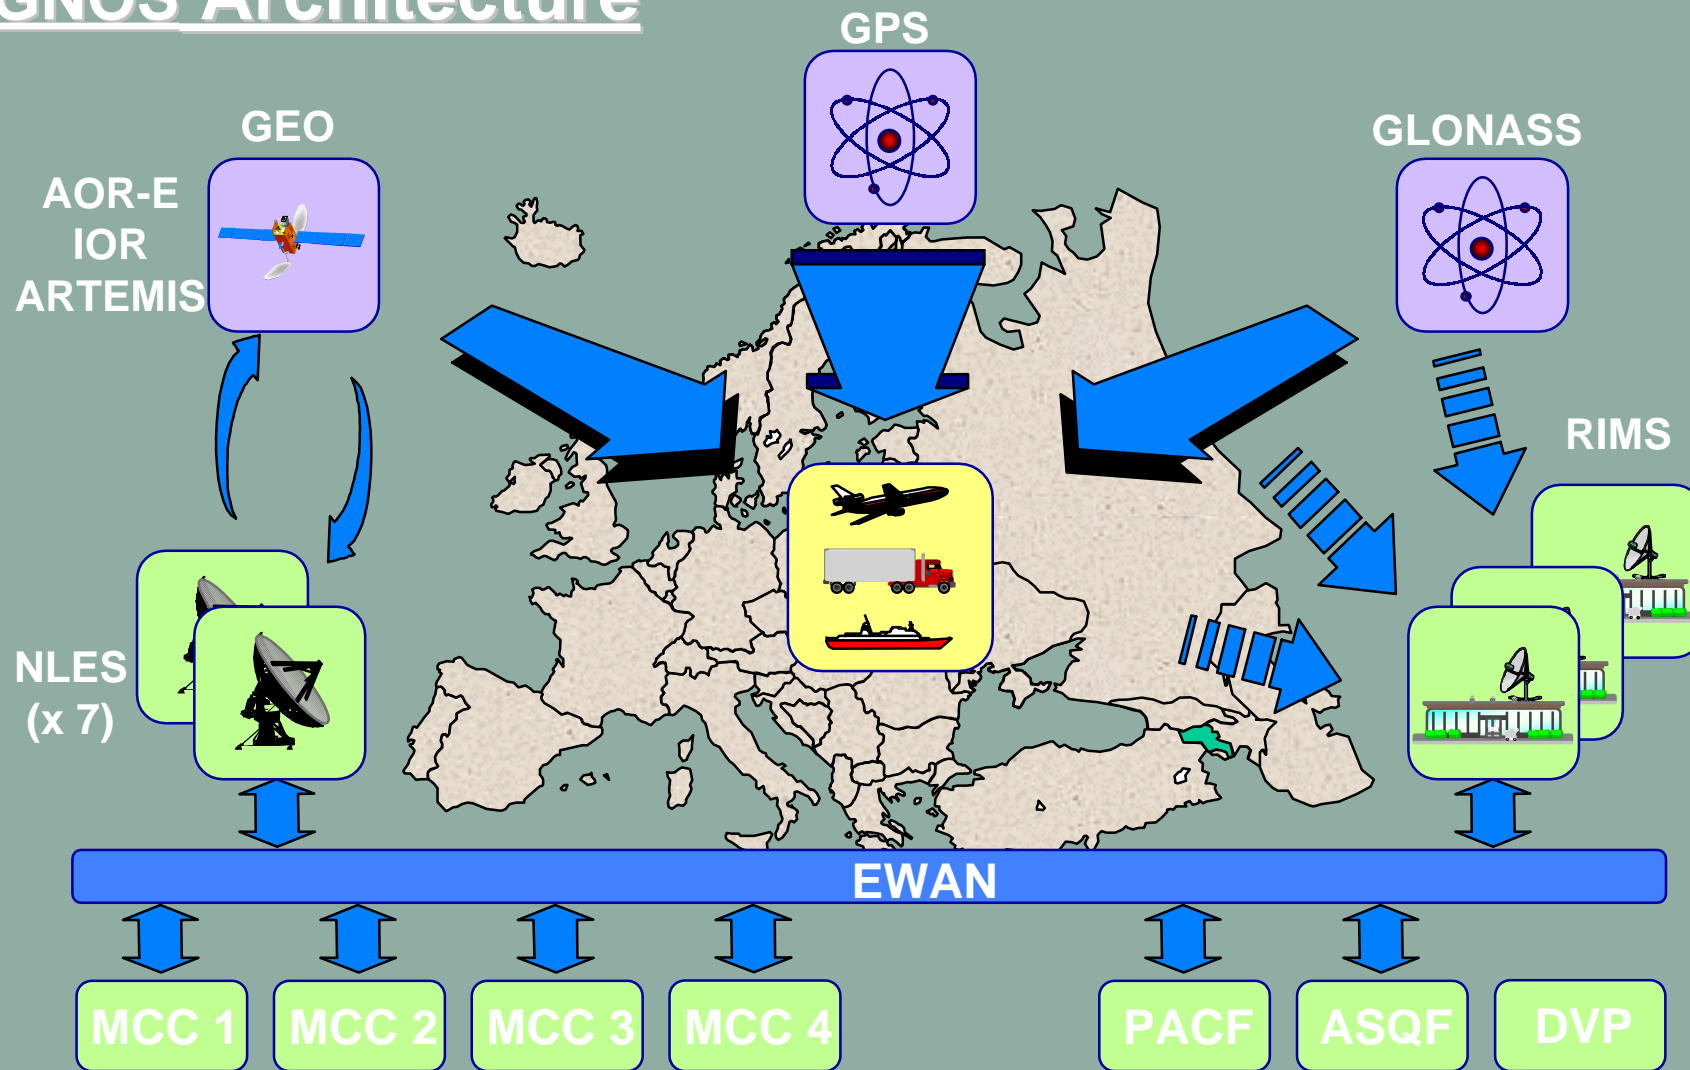

Integrity gives user a guaranteed estimation of his positioning error !

European
Commission

EGNOS ECAC Service Area

ECAC
countries

European
Commission

EGNOS AOC GROUND NETWORK TOPOLOGIES

GEO RANGING Stations

Remote Integrity Monitoring Stations (RIMS)

Navigation Uplink Earth Stations (NLES)

Master Control Centres (MCC)

European
Commission

EGNOS Architecture

European
Commission

EGNOS Development Schedule

Operational Readiness Review: Dec. 2003

European
Commission

Drivers and Guidelines for EGNOS Integration into GALILEO

- EGNOS AOC schedule is maintained
- European EGNOS Integrity service until 2015 according to ICAO, IMO,... standards
- Reuse / learn from certification process for EGNOS
- Protection of investment
- Smooth transition for users
- Reuse and adaptation of Ground Segment
- Avoidance of common mode failures
- Common management set-up
- Early commercial service provision

EGNOS Roadmap (1)

- 2001:** Establishment of procedures for transfer of ownership, Initiation of selection process for operator (Signal In Space Provider)
- until end 2003:** Service build-up through ESTB with involvement of operator
- from 2004:** Start of EGNOS AOC operations