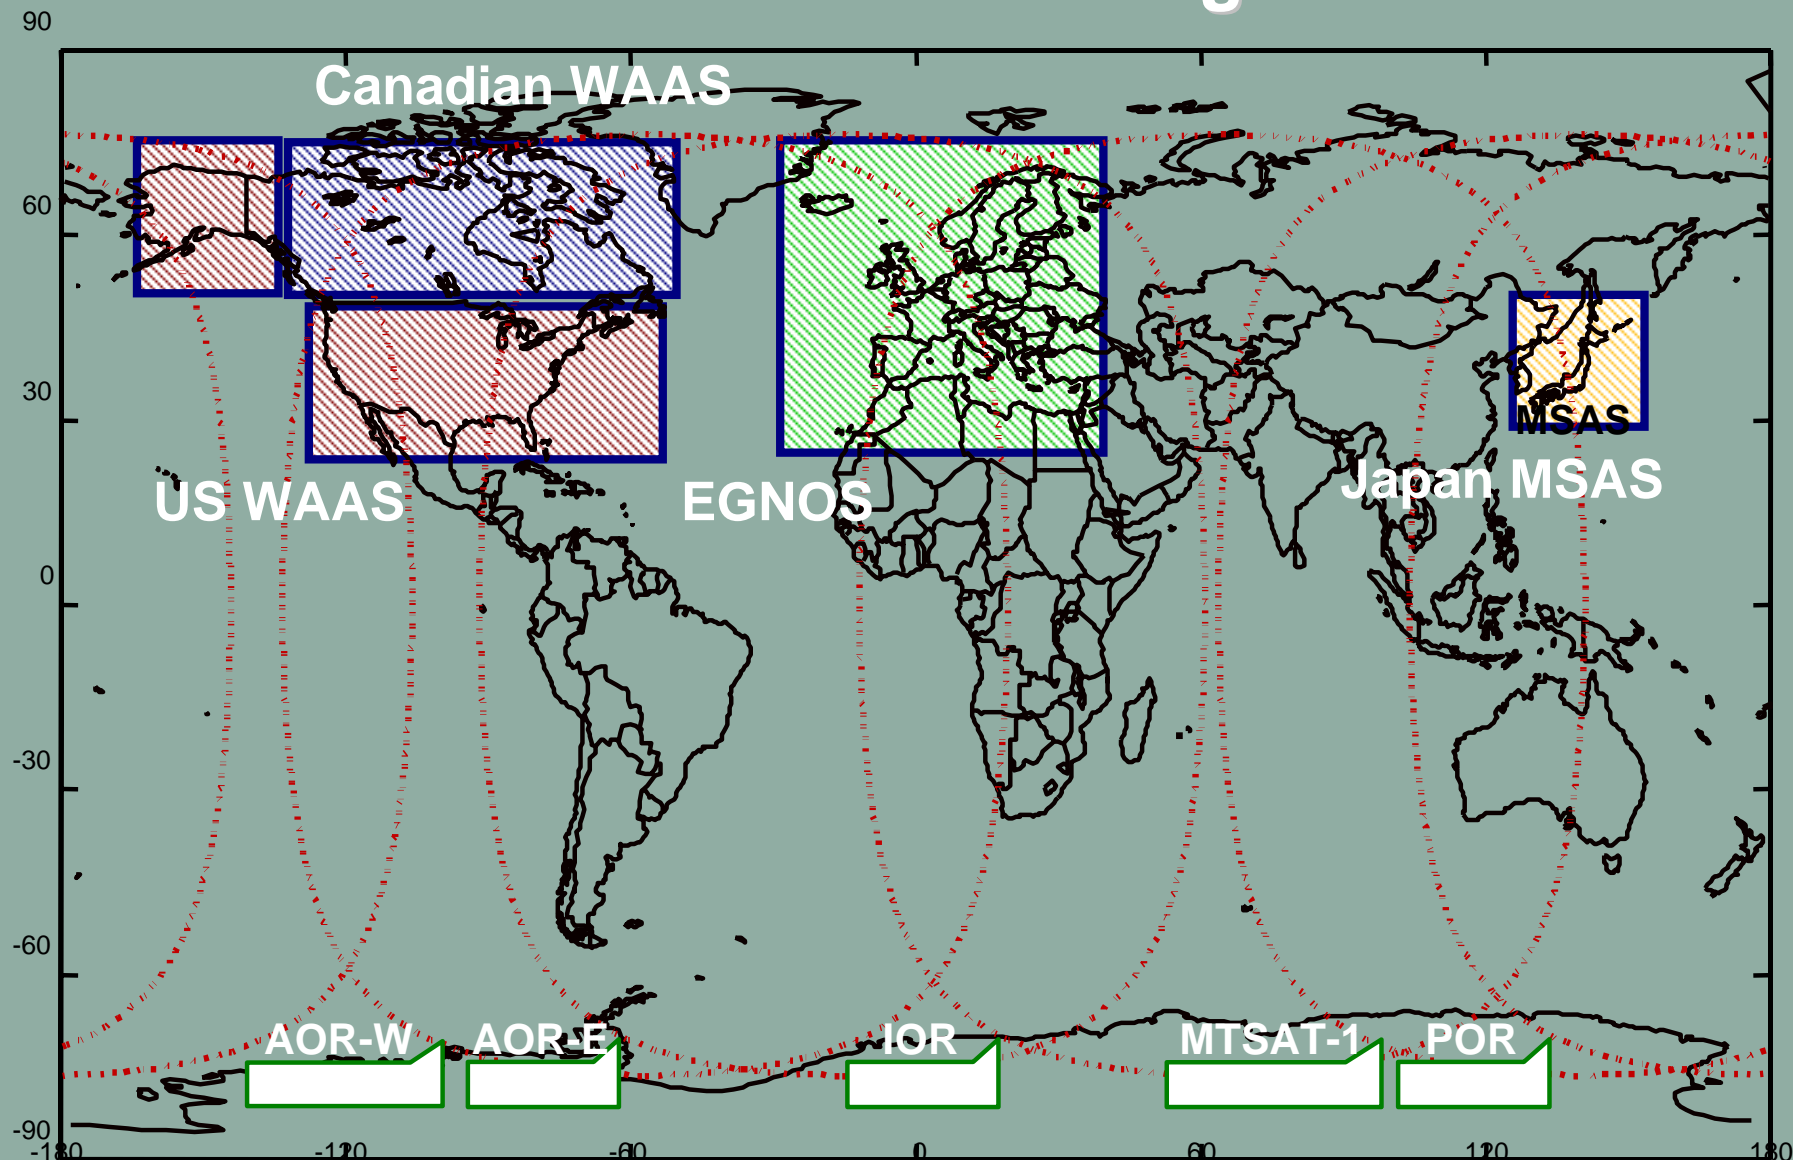

EGNOS Schedule

European
Commission

Hans-Hermann.Fromm@esa.int

EGNOS PROVIDES

through
GEO
transponders

3 signals

**GPS-like
(ranging) signal**

**Differential
Corrections**

**Integrity
(error bound)**

improving

availability,

accuracy,

**continuity
and adding safety**

European
Commission

EGNOS is Part of an Inter-Regional Service

European
Commission

Integrity gives user a guaranteed estimation of his positioning error !

European
Commission

EGNOS ECAC Service Area

ECAC
countries

European
Commission

EGNOS AOC GROUND NETWORK TOPOLOGIES

GEO RANGING Stations

Remote Integrity Monitoring Stations (RIMS)

Navigation Uplink Earth Stations (NLES)

Master Control Centres (MCC)

European
Commission

EGNOS Architecture

European
Commission

EGNOS Development Schedule

Operational Readiness Review: Dec. 2003