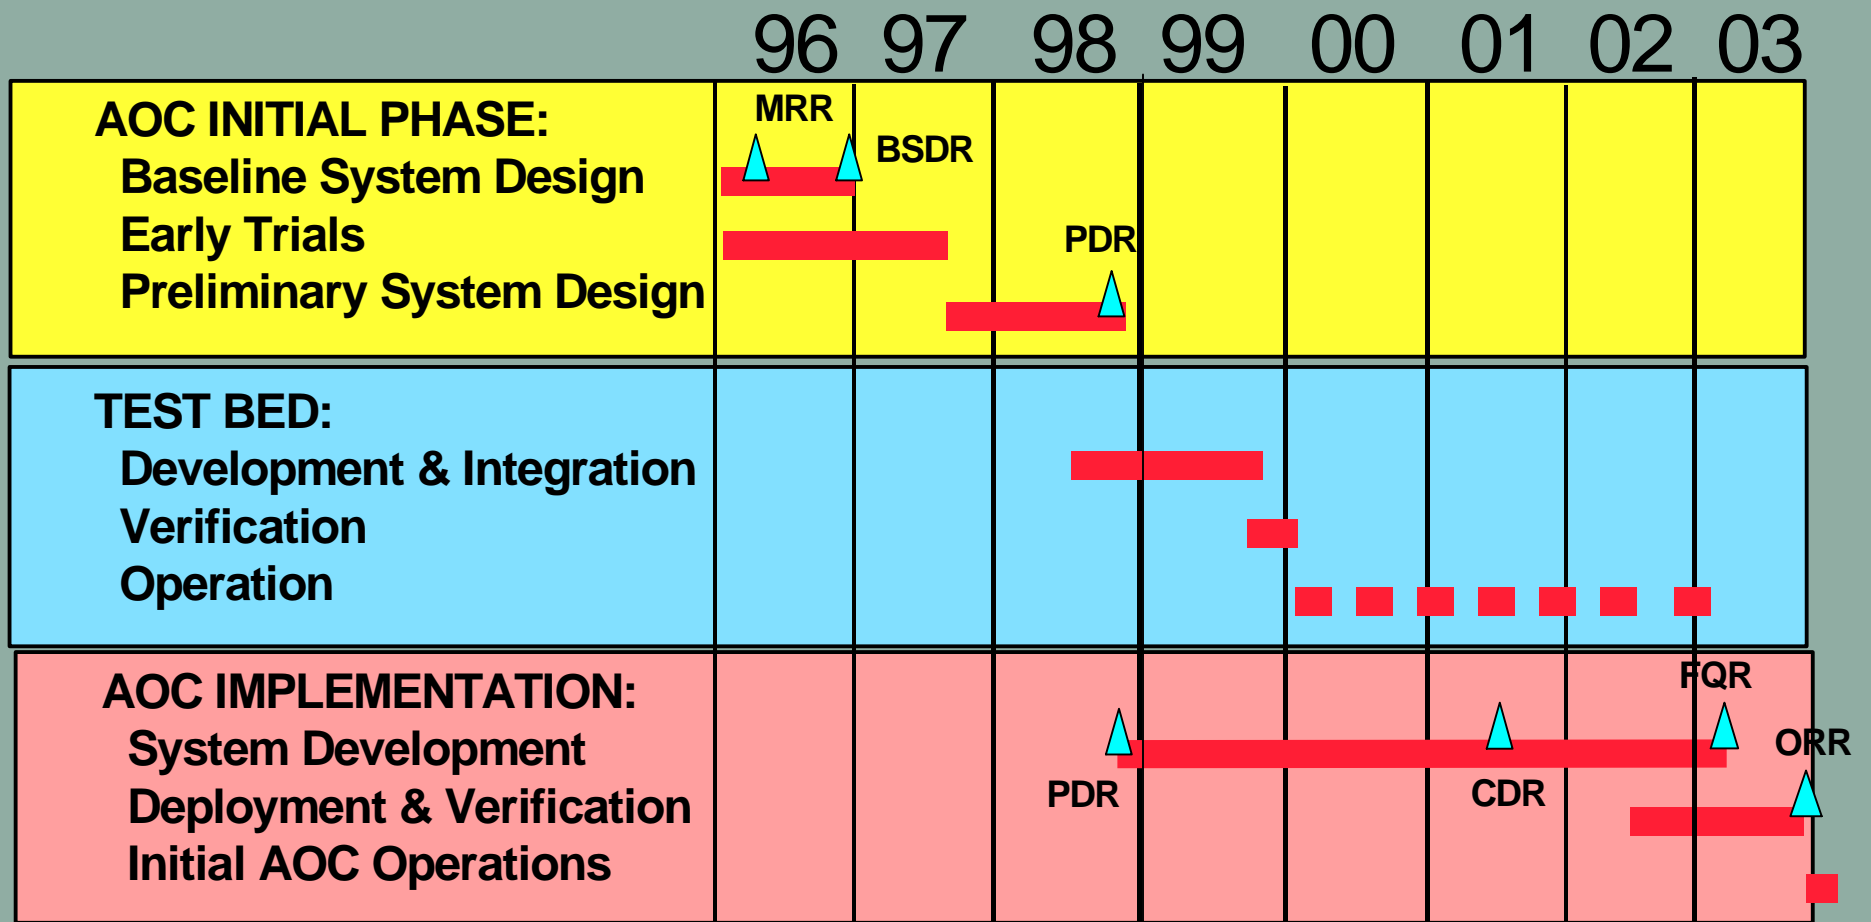

Integrity gives user a guaranteed estimation of his positioning error !

European
Commission

EGNOS ECAC Service Area

ECAC
countries

European
Commission

EGNOS AOC GROUND NETWORK TOPOLOGIES

GEO RANGING Stations

Remote Integrity Monitoring Stations (RIMS)

Navigation Uplink Earth Stations (NLES)

Master Control Centres (MCC)

European
Commission

EGNOS Architecture

European
Commission

EGNOS Development Schedule

Operational Readiness Review: Dec. 2003

European
Commission

Drivers and Guidelines for EGNOS Integration into GALILEO

- EGNOS AOC schedule is maintained
- European EGNOS Integrity service until 2015 according to ICAO, IMO,... standards
- Reuse / learn from certification process for EGNOS
- Protection of investment
- Smooth transition for users
- Reuse and adaptation of Ground Segment
- Avoidance of common mode failures
- Common management set-up
- Early commercial service provision

EGNOS Roadmap (1)

- 2001:** Establishment of procedures for transfer of ownership, Initiation of selection process for operator (Signal In Space Provider)
- until end 2003:** Service build-up through ESTB with involvement of operator
- from 2004:** Start of EGNOS AOC operations