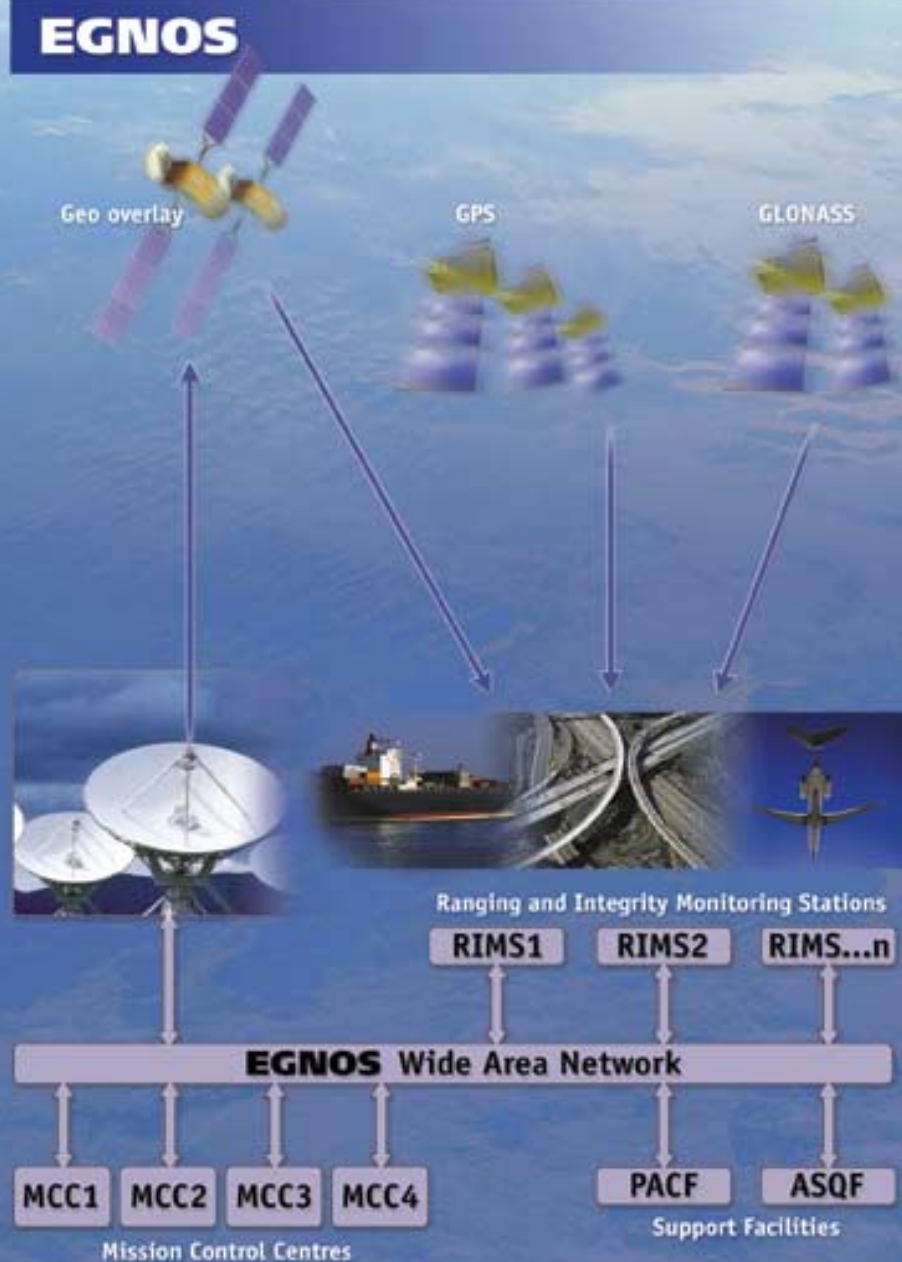

EGNOS Schedule

European
Commission

Hans-Hermann.Fromm@esa.int

EGNOS PROVIDES

through
GEO
transponders

3 signals

**GPS-like
(ranging) signal**

**Differential
Corrections**

**Integrity
(error bound)**

improving

availability,

accuracy,

**continuity
and adding safety**

European
Commission

EGNOS is Part of an Inter-Regional Service

European
Commission

Integrity gives user a guaranteed estimation of his positioning error !

European
Commission

EGNOS ECAC Service Area

ECAC
countries

European
Commission

EGNOS AOC GROUND NETWORK TOPOLOGIES

GEO RANGING Stations

Remote Integrity Monitoring Stations (RIMS)

Navigation Uplink Earth Stations (NLES)

Master Control Centres (MCC)

European
Commission

EGNOS Architecture

European
Commission

EGNOS Development Schedule

Operational Readiness Review: Dec. 2003