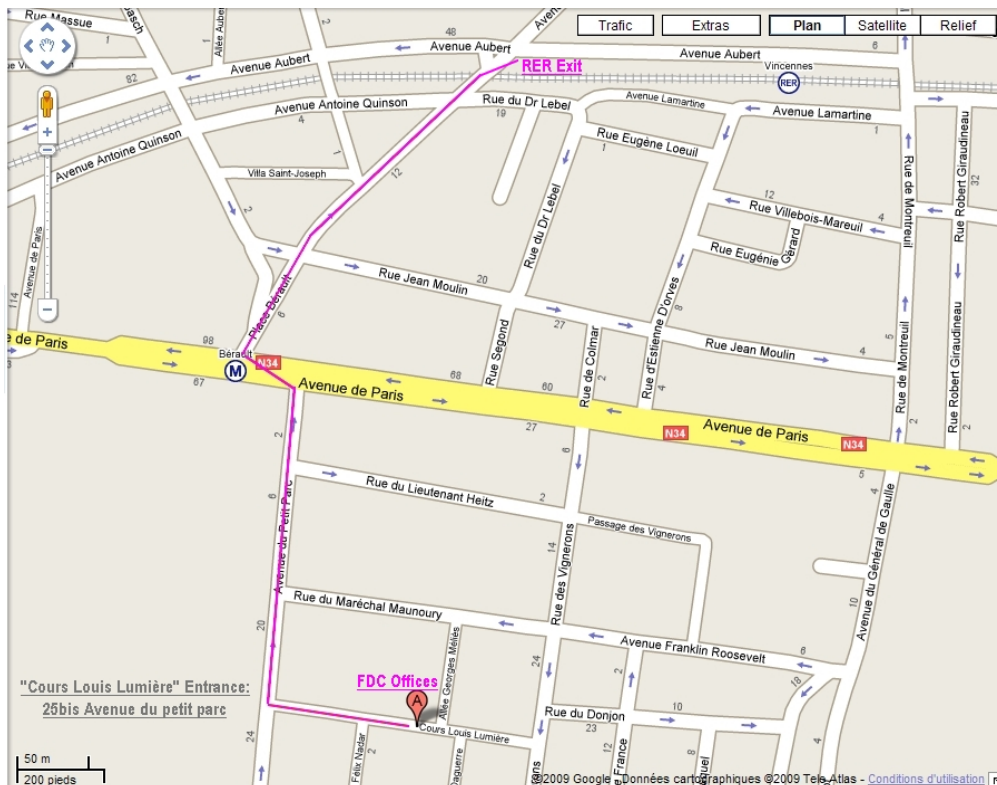

RER Station : Vincennes (Line A), Metro Station : Bercy (Line 1)

Figure 1: Vincennes Map

Note: " Cours Louis Lumière " entrance and car park is located 25bis Avenue du petit parc - Vincennes.

Coming with Public Transportation

From Paris " Charles de Gaule (CDG) " Airport:

Take the RER line B towards " Robinson Saint Rémy-les-Chevreuses " until "Chatelet-les-Halles " station, then take the Metro line 1 towards "Château de Vincennes", get off at "Berault" station and follow the map. (Around 1 hour trip)

From Paris Orly Airport:

Take the RER line B towards "Aéroport Charles de Gaule" until "Chatelet-les-Halles " station, then take the Metro line 1 towards "Château de Vincennes", get off at "Berault" station and follow the map. (Around 1 hour trip)

From Paris Gare du Nord Train Station:

Take the Metro line 4 towards " Porte d'Orléans " until "Chatelet-les-Halles " station, then take the Metro line 1 towards "Château de Vincennes", get off at "Berault" station and follow the map. (Around 40 min trip)